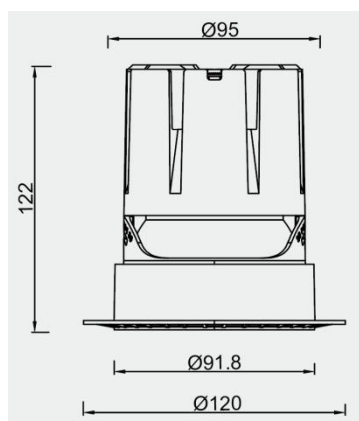

Eurolumen · Light Fixture Specifications Table

ELE042

TECHNICAL DATA

Wattage: 25W

SDCM: ≤ 5

Color Temperature (CCT): 2700K/3000K/4000K

CRI: 90

Beam Angle: 15° 24° 36° 55°