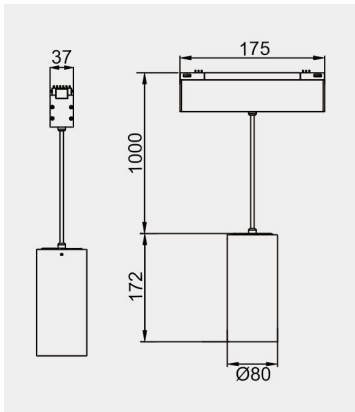

Eurolumen • Light Fixture Specifications Table

ELX681

TECHNICAL DATA

Wattage: 12W

SDCM: ≤ 5

Color Temperature (CCT): 2700K/3000K/3500K/4000K

CRI: 90

Beam Angle: 15° 24° 36° 45° 55°