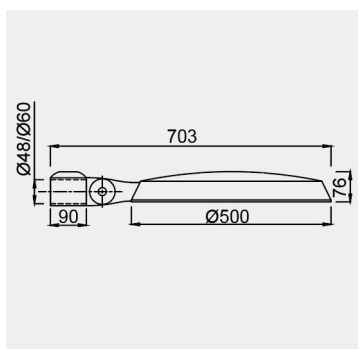

Eurolumen · Light Fixture Specifications Table

ELA006

TECHNICAL DATA

Wattage: 30W 40W 55W 60W 70W 80W 90W 100W 105W

SDCM: ≤ 5

Color temperature (CCT): 2700K/3000K/4000K

CRI: 80

Beam Angle: Asymmetric160*60° Symmetrical160*60° Circular150°

Voltage: 220V

Dimming Support: ON/OFF

Finish: Black

material: Optical Grade PMMA Lampshades

Useful life: 50,000h

Warranty: 5 Years