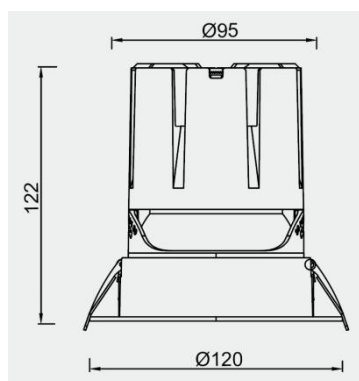

Eurolumen · Light Fixture Specifications Table

ELE041

TECHNICAL DATA

Wattage: 25W

SDCM: ≤ 5

Color Temperature (CCT): 2700K/3000K/4000K

CRI: 90

Beam Angle: 15° 24° 36° 55°