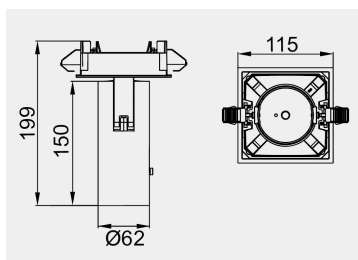

Eurolumen • Light Fixture Specifications Table

ELX356

TECHNICAL DATA

Wattage: 15W 20W

SDCM: ≤ 5

Color Temperature (CCT): 2700K/3000K/3500K/4000K

CRI: 90

Beam Angle: Adjustable 15°~35°