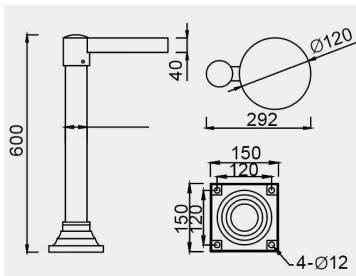

Eurolumen · Light Fixture Specifications Table

ELA908

TECHNICAL DATA

Wattage: 10W 15W

SDCM: ≤ 5

Color temperature (CCT): 2700K/3000K/4000K

CRI: 80

Beam Angle: 360°