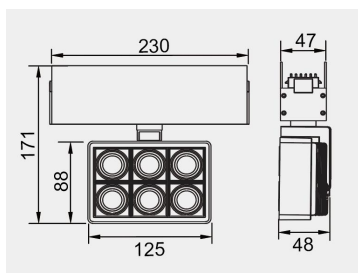

Eurolumen • Light Fixture Specifications Table

ELX625

TECHNICAL DATA

Wattage: 25W

SDCM: ≤ 5

Color Temperature (CCT): 2700K/3000K/3500K/4000K

CRI: 90

Beam Angle: 15° 24° 36° 45°