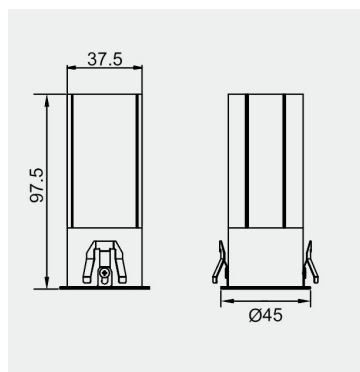

Eurolumen · Light Fixture Specifications Table

ELX108

TECHNICAL DATA

Wattage: 7W

SDCM: ≤ 5

Color Temperature (CCT): 2700K/3000K/4000K

CRI: 90

Beam Angle: 15° 24° 36°

Voltage: 220V

Dimming Support: DALI Bluetooth DC0-10V ON/OFF

Useful Life: 50,000h

Warranty: 5 Years