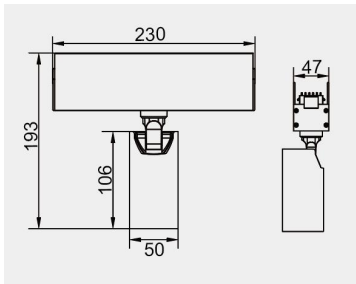

Eurolumen • Light Fixture Specifications Table

ELX617

TECHNICAL DATA

Wattage: 12W

SDCM: ≤ 5

Color Temperature (CCT): 2700K/3000K/3500K/4000K

CRI: 90

Beam Angle: 15° 24° 36° 50°