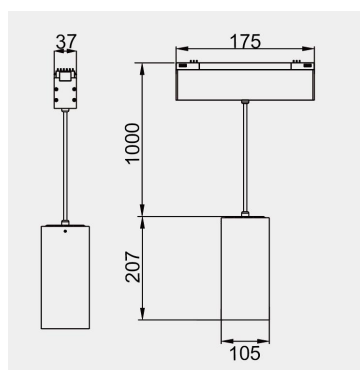

Eurolumen • Light Fixture Specifications Table

ELX691

TECHNICAL DATA

Wattage: 15W 25W

SDCM: ≤ 5

Color Temperature (CCT): 2700K/3000K/3500K/4000K

CRI: 90

Beam Angle: Adjustable 15°~35°

Voltage: 24V 48V

Dimming Support: ON/OFF

Useful Life: 50,000h

Warranty: 5 Years