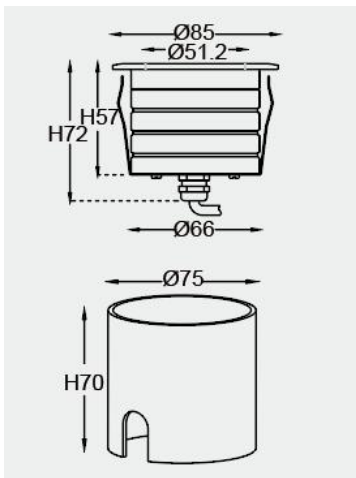

Eurolumen · Light Fixture Specifications Table

ELA706

TECHNICAL DATA

Wattage: 9W

SDCM: ≤ 5

Color temperature (CCT): 2700K/3000K/4000K

CRI: 80

Beam Angle: 15° 20° 30° 50°