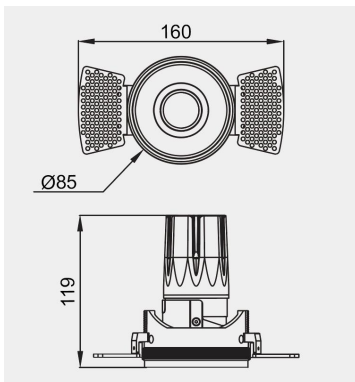

Eurolumen • Light Fixture Specifications Table

ELX227

TECHNICAL DATA

Wattage: 8W 10W

SDCM: ≤ 5

Color Temperature (CCT): 2700K/3000K/3500K/4000K

CRI: 90

Beam Angle: Adjustable 15°~35°