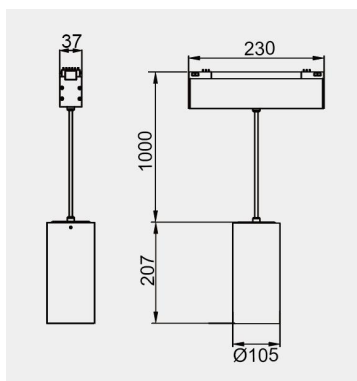

Eurolumen • Light Fixture Specifications Table

ELX686

TECHNICAL DATA

Wattage: 15W 25W

SDCM: ≤ 5

Color Temperature (CCT): 2700K/3000K/3500K/4000K

CRI: 90

Beam Angle: 15° 24° 36° 55°