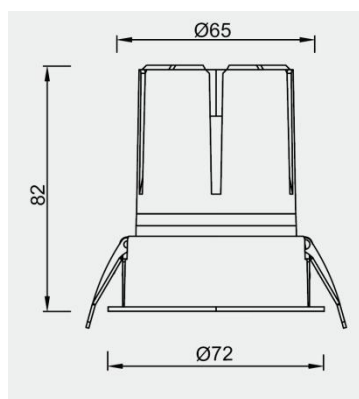

Eurolumen · Light Fixture Specifications Table

ELE020

TECHNICAL DATA

Wattage: 10W

SDCM: ≤ 5

Color Temperature (CCT): 2700K/3000K/4000K

CRI: 90

Beam Angle: 15° 24° 36° 55°