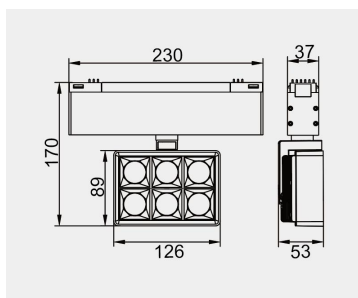

Eurolumen • Light Fixture Specifications Table

ELX676

TECHNICAL DATA

Wattage: 25W

SDCM: ≤ 5

Color Temperature (CCT): 2700K/3000K/3500K/4000K

CRI: 90

Beam Angle: 15° 24° 36° 45°

Voltage: 24V 48V

Dimming Support: DALI Bluetooth 0-10V

Useful Life: 50,000h

Warranty: 5 Years