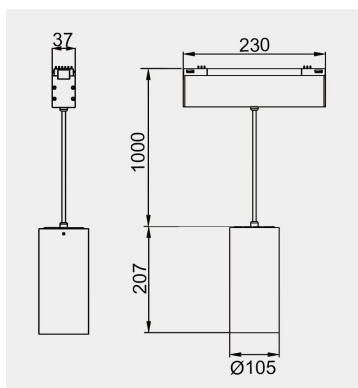

Eurolumen • Light Fixture Specifications Table

ELX688

TECHNICAL DATA

Wattage: 15W 25W

SDCM: ≤ 5

Color Temperature (CCT): 2700K/3000K/3500K/4000K

CRI: 90

Beam Angle: Adjustable 15°~35°