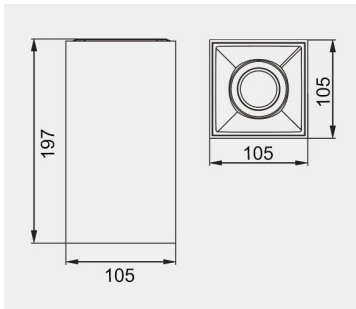

Eurolumen • Light Fixture Specifications Table

ELX518

TECHNICAL DATA

Wattage: 15W 20W 25W

SDCM: ≤ 5

Color Temperature (CCT): 2700K/3000K/3500K/4000K

CRI: 90

Beam Angle: Adjustable 15°~35°