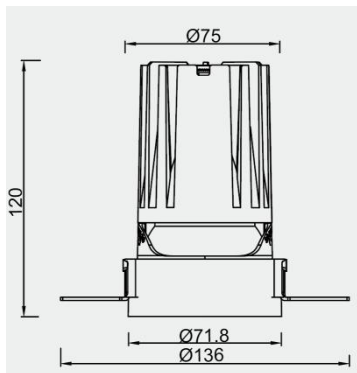

Eurolumen · Light Fixture Specifications Table

ELE031

TECHNICAL DATA

Wattage: 20W

SDCM: ≤ 5

Color Temperature (CCT): 2700K/3000K/4000K

CRI: 90

Beam Angle: 15° 24° 36° 55°

Voltage: 220V

Dimming Support: DALI Bluetooth 0-10V ON/OFF

Useful Life: 50,000h

Warranty: 5 Years