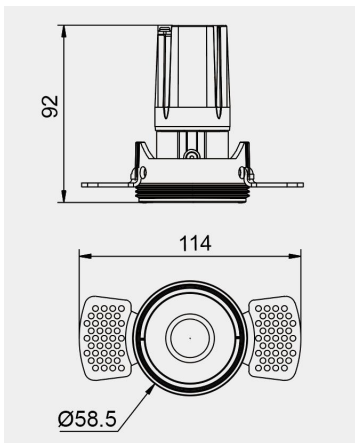

Eurolumen • Light Fixture Specifications Table

ELX103

TECHNICAL DATA

Wattage: 6W 8W

SDCM: ≤ 5

Color Temperature (CCT): 2700K/3000K/3500K/4000K

CRI: 90

Beam Angle: 15° 24° 36° 55°

Voltage: 220V

Dimming Support: DALI Bluetooth 0-10V ON/OFF

Useful Life: 50,000h

Warranty: 5 Years