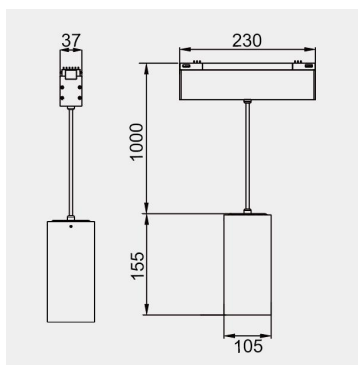

Eurolumen • Light Fixture Specifications Table

ELX694

TECHNICAL DATA

Wattage: 20W

SDCM: ≤ 5

Color Temperature (CCT): 2700K/3000K/3500K/4000K

CRI: 90

Beam Angle: 15° 24° 36° 45°

Voltage: 24V 48V

Dimming Support: DALI Bluetooth 0-10V

Useful Life: 50,000h

Warranty: 5 Years