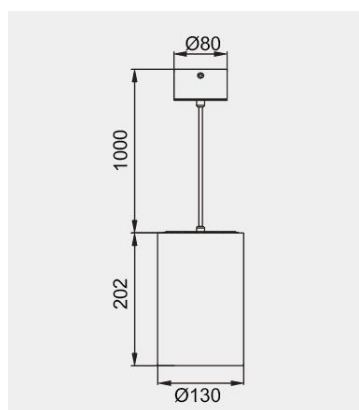

Eurolumen • Light Fixture Specifications Table

ELX511

TECHNICAL DATA

Wattage: 25W 30W 35W 40W

SDCM: ≤ 5

Color Temperature (CCT): 2700K/3000K/3500K/4000K

CRI: 90

Beam Angle: 15° 24° 36° 55°