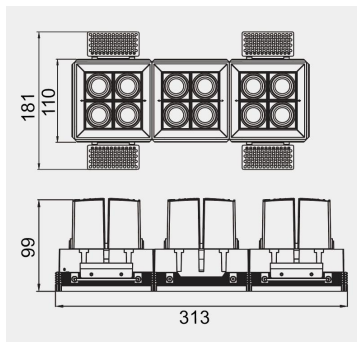

Eurolumen • Light Fixture Specifications Table

ELX353

TECHNICAL DATA

Wattage: 60W 75W 90W

SDCM: ≤ 5

Color Temperature (CCT): 2700K/3000K/3500K/4000K

CRI: 90

Beam Angle: 15° 24° 36° 45°