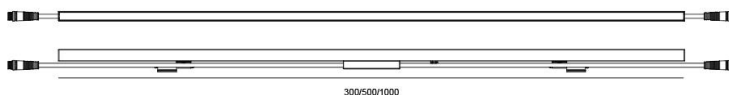

ELA621

TECHNICAL DATA

Wattage: 12W 15W 18W 24W

SDCM: ≤ 5

Color temperature (CCT): 2700K/3000K/4000K/ RGB/RGBW

CRI: 80

Beam Angle: 15*70° 20*70° 30*80°

Voltage: 24V

Dimming Support: DMX512 Bluetooth ON/OFF

Finish: Grey

Material: Aluminum Alloy+Tempered Glass

Useful life: 50,000h

Warranty: 5 Years

PERFORMANCE

Image may not match reference. EUROLUMEN reserves the right to amend any of the product's components. The data related to flux, power and colour temperature maybe subject to changes made by the manufacturer.