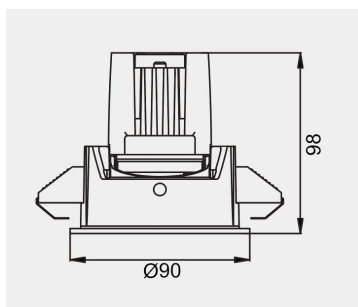

Eurolumen • Light Fixture Specifications Table

ELX008

TECHNICAL DATA

Wattage: 8W 10W 12W

SDCM: ≤ 5

Color Temperature (CCT): 2700K/3000K/3500K/4000K

CRI: 90

Beam Angle: 15° 24° 36° 45°

Voltage: 220V

Dimming Support: DALI Bluetooth 0-10V ON/OFF

Useful Life: 50,000h

Warranty: 5 Years