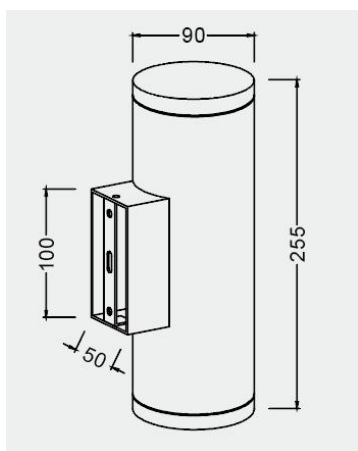

Eurolumen · Light Fixture Specifications Table

ELA303

TECHNICAL DATA

Wattage: 16W

SDCM: ≤ 5

Color temperature (CCT): 2700K/3000K/4000K

CRI: 80

Beam Angle: 15° 24° 30° 60°

Voltage: 24V 220V

Dimming Support: ON/OFF

Finish: Black

material: Die-casting Aluminum Body/Aluminium Extruded Profile

Useful life: 50,000h

Warranty: 5 Years

PERFORMANCE

Image may not match reference. EUROLUMEN reserves the right to amend any of the product's components. The data related to flux, power and colour temperature maybe subject to changes made by the manufacturer.