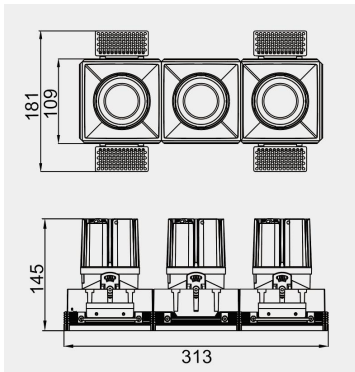

Eurolumen • Light Fixture Specifications Table

ELX347

TECHNICAL DATA

Wattage: 45W 60W 75W

SDCM: ≤ 5

Color Temperature (CCT): 2700K/3000K/3500K/4000K

CRI: 90

Beam Angle: Adjustable 15°~35°