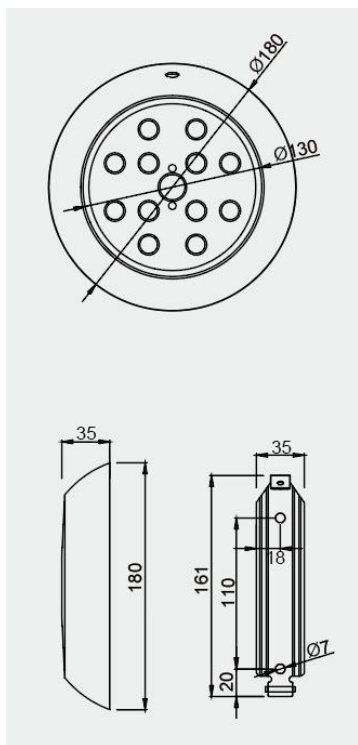

Eurolumen · Light Fixture Specifications Table

ELA523

TECHNICAL DATA

Wattage: 9W 12W 18W

SDCM: ≤ 5

Color temperature (CCT): 2700K/3000K/4000K/RGB

CRI: 80

Beam Angle: 45° 120°

Voltage: 12V 24V

Dimming Support: ON/OFF DMX512

Finish: Silver

material : Hard Chromeplated Molding/316 Stainless Steel Body/

High-strength Tempered Glass Cover

Useful life: 50,000h

Warranty: 5 Years

PERFORMANCE