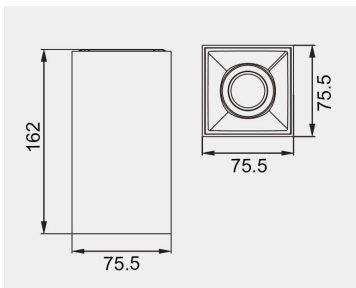

Eurolumen • Light Fixture Specifications Table

ELX514

TECHNICAL DATA

Wattage: 8W 12W 15W

SDCM: ≤ 5

Color Temperature (CCT): 2700K/3000K/3500K/4000K

CRI: 90

Beam Angle: 15° 24° 36° 45° 55°