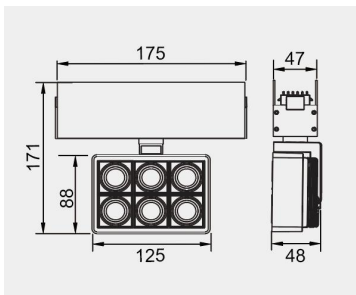

Eurolumen • Light Fixture Specifications Table

ELX624

TECHNICAL DATA

Wattage: 25W

SDCM: ≤ 5

Color Temperature (CCT): 2700K/3000K/3500K/4000K

CRI: 90

Beam Angle: 15° 24° 36° 45°

Voltage: 24V 48V

Dimming Support: ON/OFF

Useful Life: 50,000h

Warranty: 5 Years