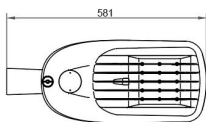

ELA052

TECHNICAL DATA

Wattage: 30W 50W 75W

SDCM: ≤ 5

Color temperature (CCT): 2700K/3000K/4000K/5700K/6500K

CRI: 70

Beam Angle: /

Voltage: 220V

Dimming Support: ON/OFF

Finish: Black

Material: Die-casting Aluminum Housing+Tempered Glass Mask

Useful life: 50,000h

Warranty: 5 Years

PERFORMANCE

Image may not match reference. EUROLUMEN reserves the right to amend any of the product's components. The data related to flux, power and colour temperature maybe subject to changes made by the manufacturer.