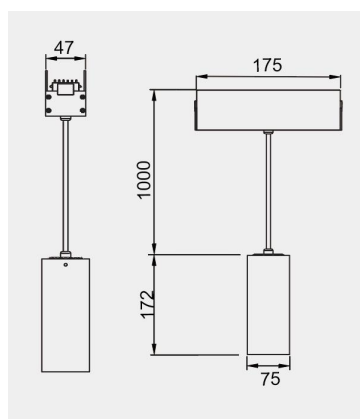

Eurolumen • Light Fixture Specifications Table

ELX638

TECHNICAL DATA

Wattage: 12W

SDCM: ≤ 5

Color Temperature (CCT): 2700K/3000K/3500K/4000K

CRI: 90

Beam Angle: 15° 24° 36° 45° 55°

Voltage: 24V 48V

Dimming Support: ON/OFF

Useful Life: 50,000h

Warranty: 5 Years