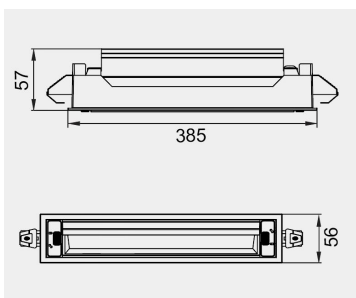

Eurolumen • Light Fixture Specifications Table

ELX367

TECHNICAL DATA

Wattage: 30W 35W 40W

SDCM: ≤ 5

Color Temperature (CCT): 2700K/3000K/3500K/4000K

CRI: 90

Beam Angle: Asymmetric