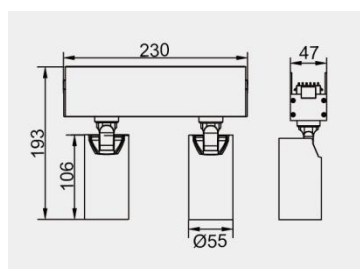

Eurolumen • Light Fixture Specifications Table

ELX615

TECHNICAL DATA

Wattage: 24W

SDCM: ≤ 5

Color Temperature (CCT): 2700K/3000K/3500K/4000K

CRI: 90

Beam Angle: 15° 24° 36° 50°