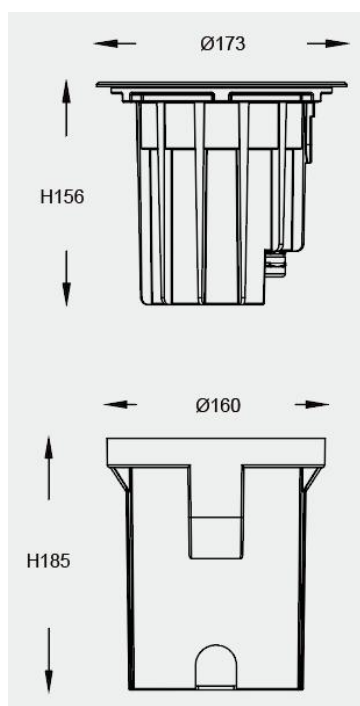

Eurolumen · Light Fixture Specifications Table

ELA712

TECHNICAL DATA

Wattage: 18W

SDCM: ≤ 5

Color temperature (CCT): 2700K/3000K/4000K/RGB/RGBW

CRI: 80

Beam Angle: 15° 25° 30° 40°