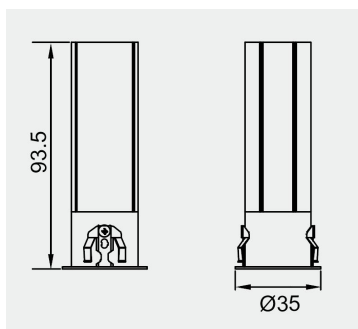

Eurolumen · Light Fixture Specifications Table

ELX106

TECHNICAL DATA

Wattage: 7W

SDCM: ≤ 5

Color Temperature (CCT): 2700K/3000K/4000K

CRI: 90

Beam Angle: 15° 24° 36°