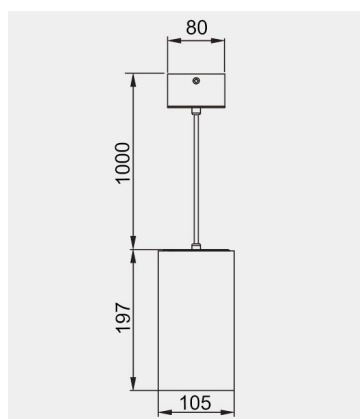

Eurolumen • Light Fixture Specifications Table

ELX519

TECHNICAL DATA

Wattage: 15W 20W 25W

SDCM: ≤ 5

Color Temperature (CCT): 2700K/3000K/3500K/4000K

CRI: 90

Beam Angle: Adjustable 15°~35°