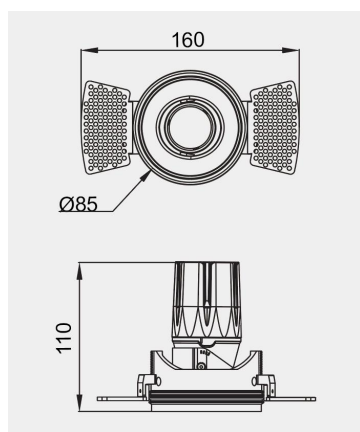

Eurolumen • Light Fixture Specifications Table

ELX204

TECHNICAL DATA

Wattage: 8W 12W 15W

SDCM: ≤ 5

Color Temperature (CCT): 2700K/3000K/3500K/4000K

CRI: 90

Beam Angle: 15° 24° 36° 45° 55°

Voltage: 220V

Dimming Support: DALI Bluetooth 0-10V ON/OFF

Useful Life: 50,000h

Warranty: 5 Years