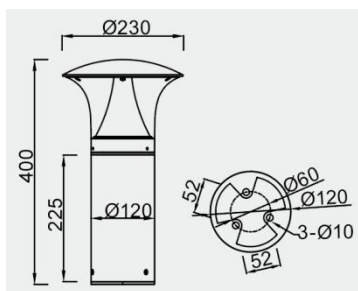

Eurolumen · Light Fixture Specifications Table

ELA906

TECHNICAL DATA

Wattage: 10W 15W 20W

SDCM: ≤ 5

Color temperature (CCT): 2700K/3000K/4000K

CRI: 80

Beam Angle: 360°