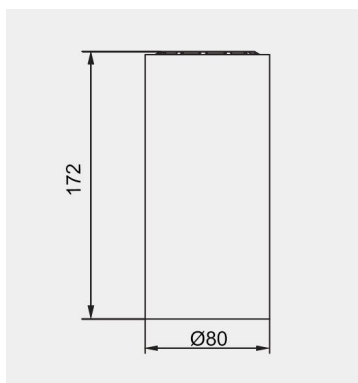

Eurolumen • Light Fixture Specifications Table

ELX506

TECHNICAL DATA

Wattage: 8W 10W

SDCM: ≤ 5

Color Temperature (CCT): 2700K/3000K/3500K/4000K

CRI: 90

Beam Angle: Adjustable 15°~35°

Voltage: 220V

Dimming Support: DALI Bluetooth 0-10V ON/OFF

Useful Life: 50,000h

Warranty: 5 Years