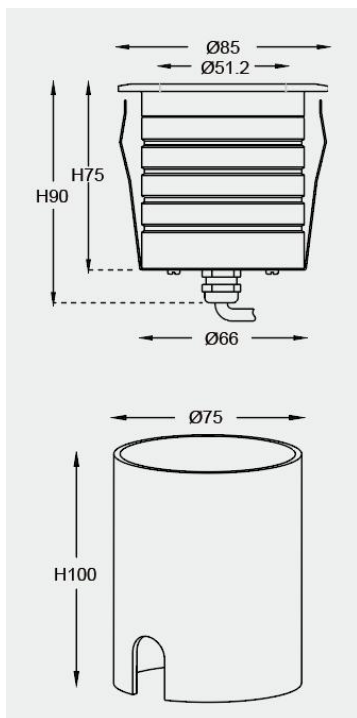

Eurolumen · Light Fixture Specifications Table

ELA707

TECHNICAL DATA

Wattage: 9W

SDCM: ≤ 5

Color temperature (CCT): 2700K/3000K/4000K/RGB/RGBW

CRI: 80

Beam Angle: 15° 20° 30° 50°