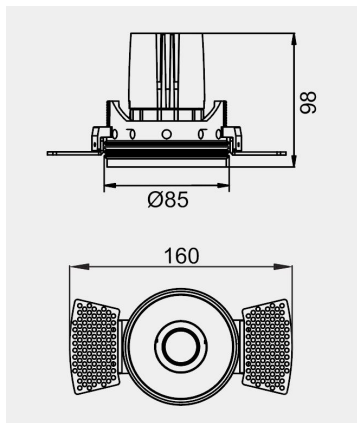

Eurolumen • Light Fixture Specifications Table

ELX005

TECHNICAL DATA

Wattage: 8W 10W 12W

SDCM: ≤ 5

Color Temperature (CCT): 2700K/3000K/3500K/4000K

CRI: 90

Beam Angle: 15° 24° 36° 45°

Voltage: 220V

Dimming Support: DALI Bluetooth 0-10V ON/OFF

Useful Life: 50,000h

Warranty: 5 Years