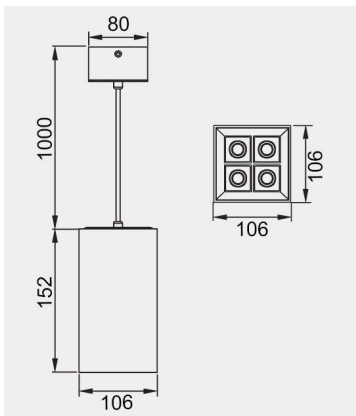

Eurolumen • Light Fixture Specifications Table

ELX521

TECHNICAL DATA

Wattage: 20W 25W 30W

SDCM: ≤ 5

Color Temperature (CCT): 2700K/3000K/3500K/4000K

CRI: 90

Beam Angle: 15° 24° 36° 45°