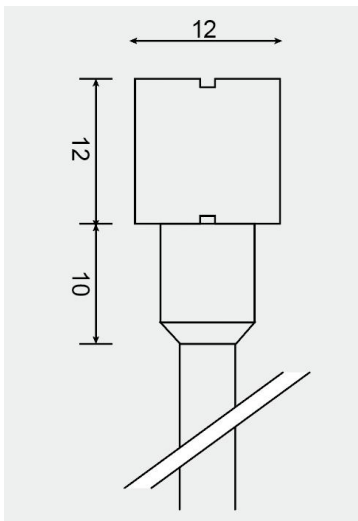

Eurolumen · Light Fixture Specifications Table

ELA805

TECHNICAL DATA

Wattage: 12W

SDCM: ≤ 5

Color temperature (CCT): 2700K/3000K/4000K

CRI: 90

Beam Angle: 120°