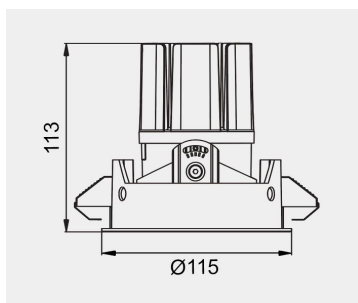

Eurolumen • Light Fixture Specifications Table

ELX230

TECHNICAL DATA

Wattage: 15W 20W 25W

SDCM: ≤ 5

Color Temperature (CCT): 2700K/3000K/3500K/4000K

CRI: 90

Beam Angle: 15° 24° 36° 55°