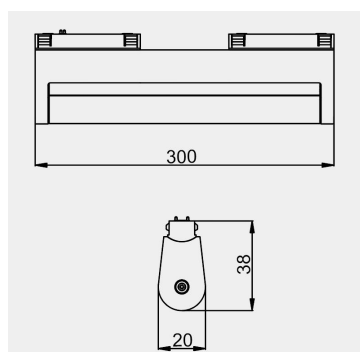

Eurolumen • Light Fixture Specifications Table

ELX706

TECHNICAL DATA

Wattage: 6W

SDCM: ≤ 5

Color Temperature (CCT): 2700K/3000K/3500K/4000K

CRI: 90

Beam Angle: 100°