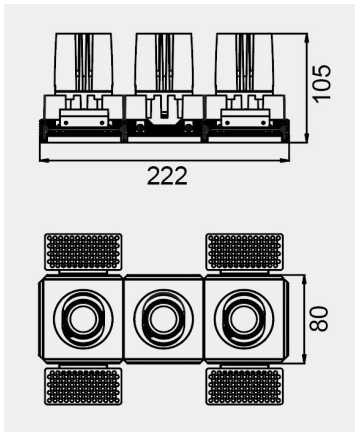

Eurolumen • Light Fixture Specifications Table

ELX065

TECHNICAL DATA

Wattage: 24W 30W 36W

SDCM: ≤ 5

Color Temperature (CCT): 2700K/3000K/3500K/4000K

CRI: 90

Beam Angle: 15° 24° 36°

Voltage: 220V

Dimming Support: DALI Bluetooth 0-10V ON/OFF

Useful Life: 50,000h

Warranty: 5 Years