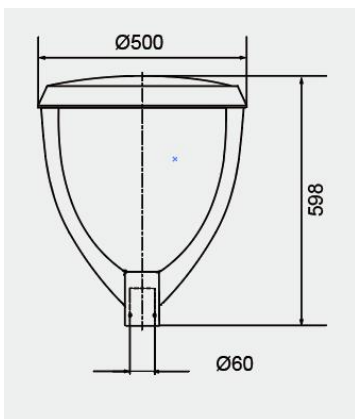

Eurolumen · Light Fixture Specifications Table

ELA003

TECHNICAL DATA

Wattage: 20W 30W 40W 55W

SDCM: ≤ 5

Color temperature (CCT): 2700K/3000K/4000K

CRI: 80

Beam Angle: Asymmetric160*60° Symmetrical160*60° Circular150°

Voltage: 220V

Dimming Support: ON/OFF

Finish: Black

material: Optical Grade PMMA Lampshades

Useful life: 50,000h

Warranty: 5 Years