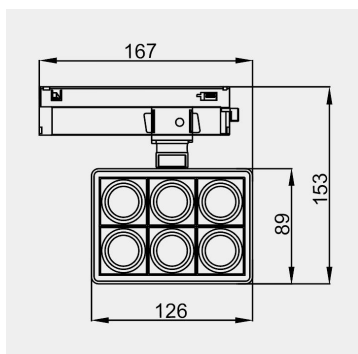

Eurolumen • Light Fixture Specifications Table

ELX429

TECHNICAL DATA

Wattage: 25W 30W

SDCM: ≤ 5

Color Temperature (CCT): 2700K/3000K/3500K/4000K

CRI: 90

Beam Angle: 15° 24° 36° 45°