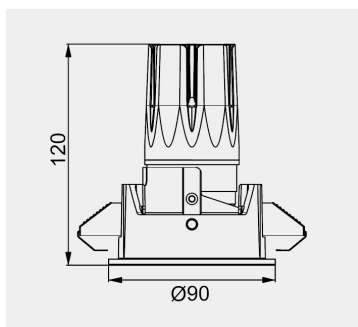

Eurolumen • Light Fixture Specifications Table

ELX226

TECHNICAL DATA

Wattage: 8W 10W

SDCM: ≤ 5

Color Temperature (CCT): 2700K/3000K/3500K/4000K

CRI: 90

Beam Angle: Adjustable 15°~35°

Voltage: 220V

Dimming Support: DALI Bluetooth 0-10V ON/OFF

Useful Life: 50,000h

Warranty: 5 Years