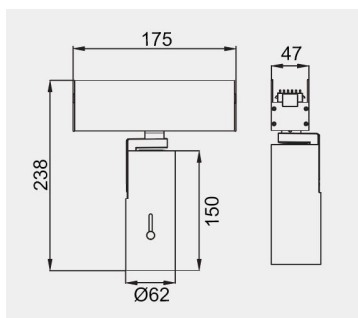

Eurolumen • Light Fixture Specifications Table

ELX610

TECHNICAL DATA

Wattage: 15W

SDCM: ≤ 5

Color Temperature (CCT): 2700K/3000K/3500K/4000K

CRI: 90

Beam Angle: Adjustable 15°~35°